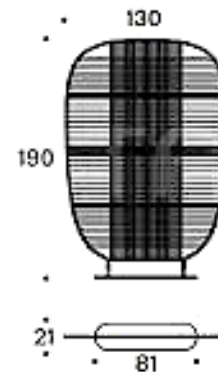

Brand: **SABA, made in Italy**

Item type: Divider

Item code: 2165

Designer: Marco Zito

Finish: Guidecca

Dimension: 130 x 21 x 190 cm

Please check the link for more options and finishes:

<https://sabaitalia.it/prodotto/shade/>